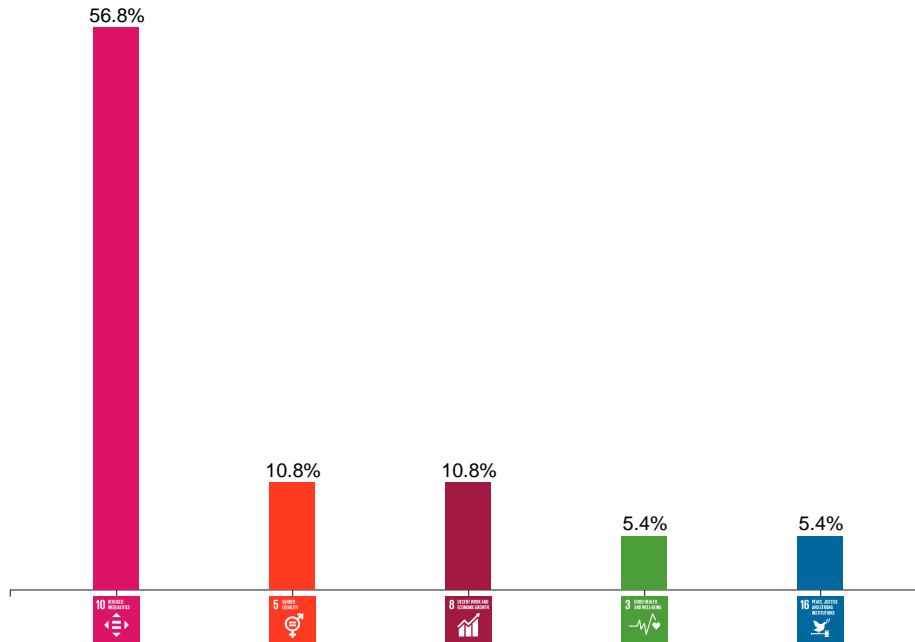

SDG Report - Nepalese Migrant Women 2

This SDG mapping has been made with the JRC SDG mapper. The main slide shows the SDGs detected (by ranking). A second slide provides granular information at the level of the detected SDG targets. The SDG mapper can be accessed just with ECAS login at <https://knowsdgs.jrc.ec.europa.eu/sdgmapper>. Basic instructions for use are found here <https://knowsdgs.jrc.ec.europa.eu/sdgmapper#learn>.

Relevant SDGs

SDG Targets